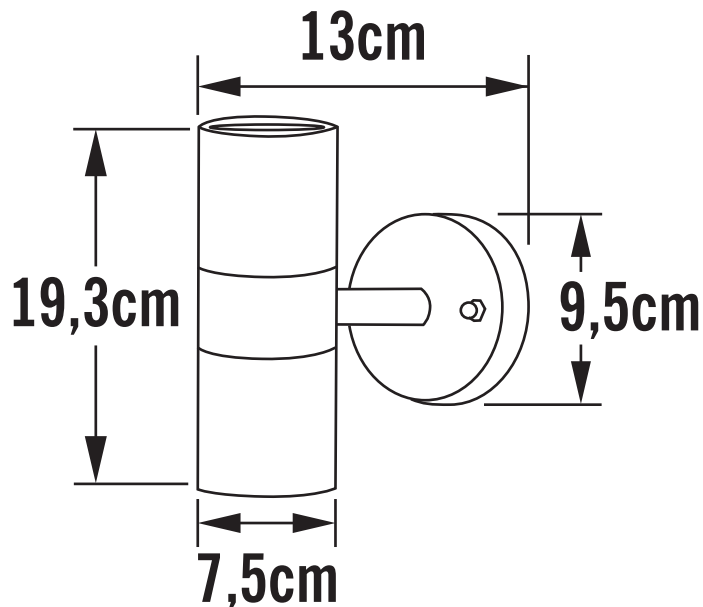

**APPEARANCE**

- Base: Black Paint

**DIMENSION**

- Height: 195mm
- Width: 75mm
- Depth: 130mm
- Weight: .59kg

**LIGHT SOURCE**

- Lamp included: No
- Lamp detail: 2 x 35W Max GU10 Halogen (required)
- Dimmable
- Energy class: Not applicable
- Switch: No

**SPECIFICATION**

- Ingress protection: IP44
- Class: Class I - Single Insulated, Earthed
- Voltage: 230V

**CONTACT**