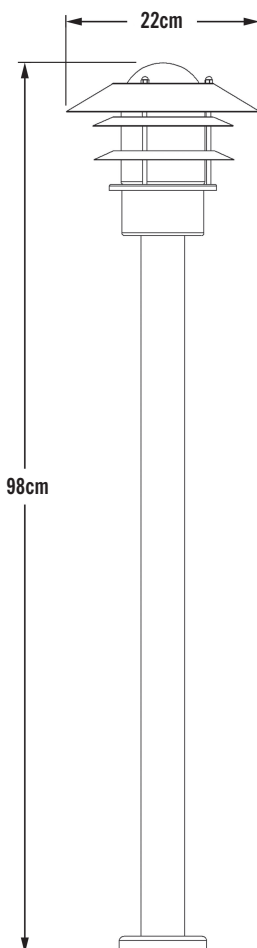

Konstsmide - Modena - 7311-750 - Black Outdoor Post Light

REFERENCE

- SKU: FCL-17345
- Supplier SKU: 7311-750
- Barcode: 7318307311754

CATEGORY

- Brand: Konstsmide
- Family: Modena
- Category: Outdoor Lighting / Post & Pedestal / Post

APPEARANCE

- Base: Black Paint

DIMENSION

- Height: 980mm
- Width: 220mm
- Depth: 220mm
- Weight: 1.3kg

LIGHT SOURCE

- Lamp included: No
- Lamp detail: 60W Max E27 ES (required)
- Dimmable
- Energy class: Not applicable
- Switch: No