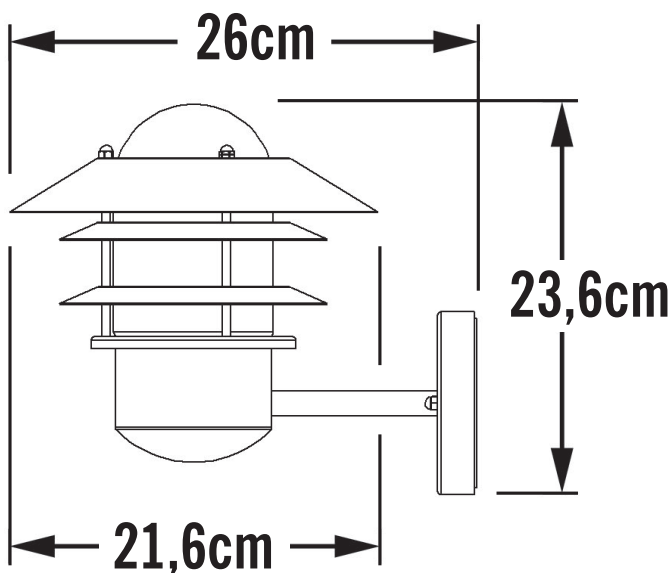

SPECIFICATION

- Ingress protection: IP44
- Class: Class I - Single Insulated, Earthed
- Voltage: 230V