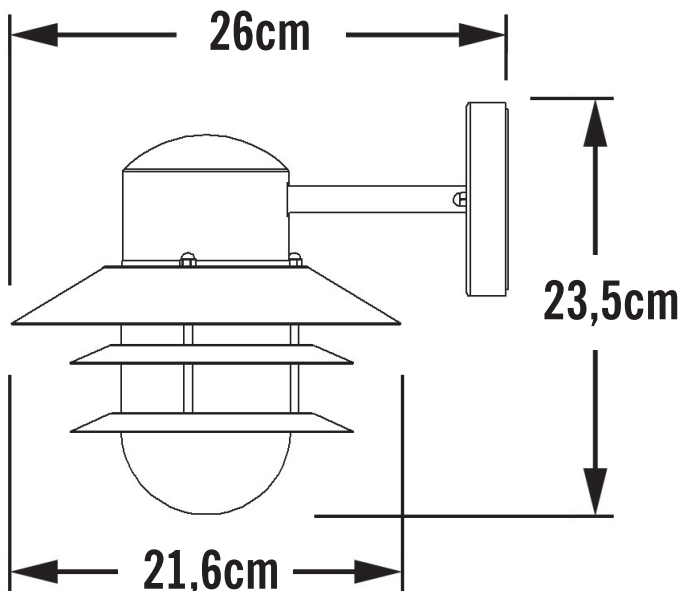

SPECIFICATION

- Ingress protection: IP44
- Class: Class I - Single Insulated, Earthed
- Voltage: 230V