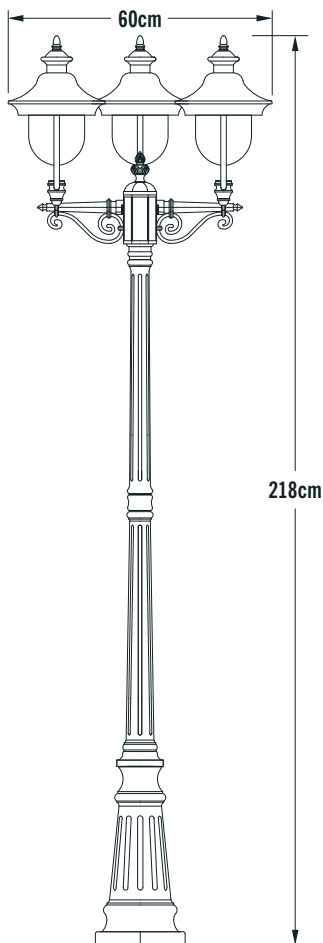

## Konstsmide - Parma - 7227-750 - Black 3 Light Outdoor Lamp Post

### REFERENCE

- SKU: FCL-17349
- Supplier SKU: 7227-750
- Barcode: 7318307227758

### CATEGORY

- Brand: Konstsmide
- Family: Parma
- Category: Outdoor Lighting / Post & Pedestal / Lamp

### DIMENSION

- Height: 2180mm
- Width: 600mm
- Depth: 600mm
- Weight: 9.15kg