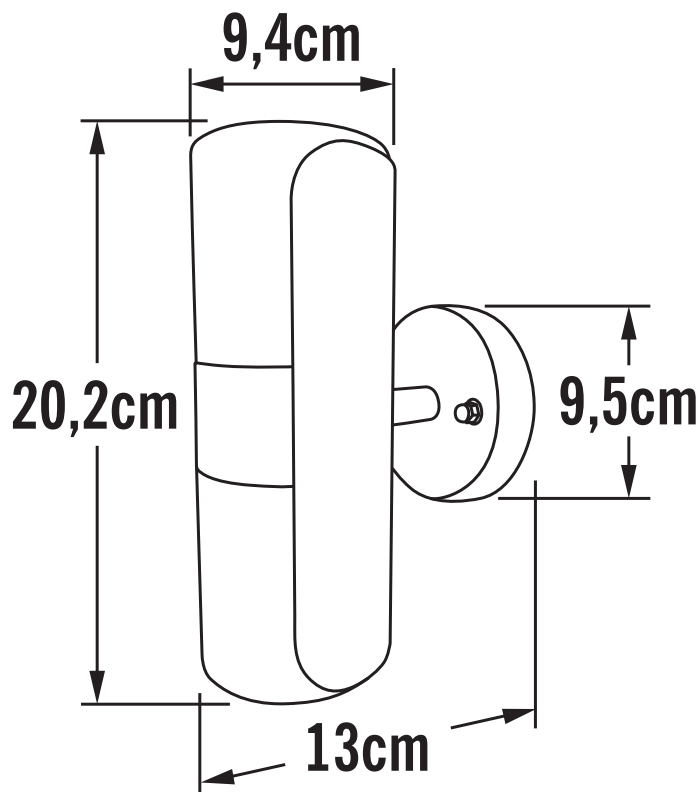

**Konstsmide - Modena - 7522-750 - Black 2 Light IP54 Outdoor Wall Washer Light****REFERENCE**

- SKU: FCL-17351
- Supplier SKU: 7522-750
- Barcode: 7318307522754

**CATEGORY**

- Brand: Konstsmide
- Family: Modena
- Category: Outdoor Lighting / Wall / Washer

**APPEARANCE**

- Base: Black Paint

**DIMENSION**

- Height: 195mm
- Width: 75mm
- Depth: 130mm
- Weight: .6kg

**LIGHT SOURCE**

- Lamp included: No
- Lamp detail: 2 x 7W Max LED GU10 (required)
- Dimmable
- Energy class: Not applicable
- Switch: No

**SPECIFICATION**

- Ingress protection: IP54
- Class: Class I - Single Insulated, Earthed
- Voltage: 230V

**CONTACT**