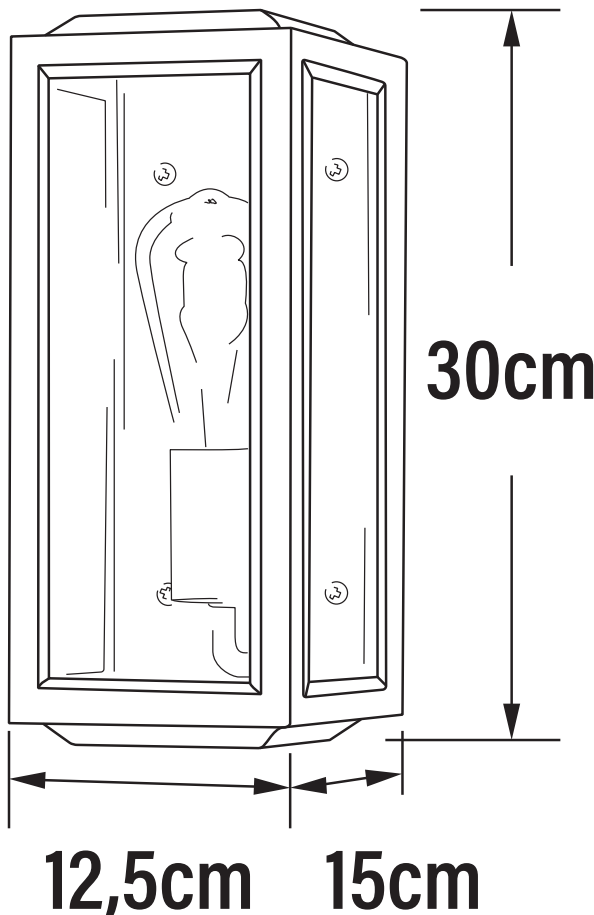

SPECIFICATION

- Ingress protection: IP44
- Class: Class I - Single Insulated, Earthed
- Voltage: 230V