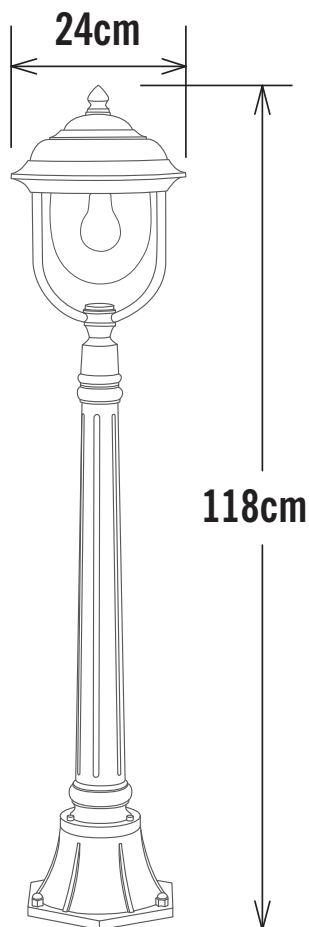

**Konstsmide - Parma - 7225-750 - Black Outdoor Post Light**

**REFERENCE**

- SKU: FCL-17355
- Supplier SKU: 7225-750
- Barcode: 7318307225754

**CATEGORY**

- Brand: Konstsmide
- Family: Parma
- Category: Outdoor Lighting / Post & Pedestal / Post

**APPEARANCE**

- Base: Black Paint

**DIMENSION**

- Height: 1180mm
- Diameter: 240mm
- Weight: 3.15kg

**LIGHT SOURCE**

- Lamp included: No
- Lamp detail: 75W Max E27 ES (required)
- Dimmable
- Energy class: Not applicable
- Switch: No