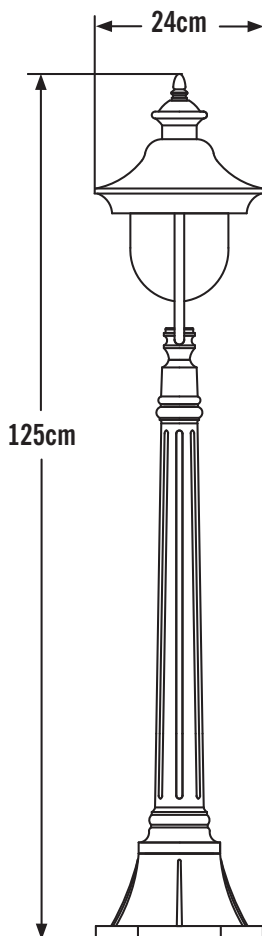

Konstsmide - Parma - 7242-000 - Black Outdoor Post Light

REFERENCE

- SKU: FCL-17356
- Supplier SKU: 7242-000
- Barcode: 7318307242003

CATEGORY

- Brand: Konstsmide
- Family: Parma
- Category: Outdoor Lighting / Post & Pedestal / Post

APPEARANCE

- Base: Black Paint

DIMENSION

- Height: 1250mm
- Diameter: 240mm
- Weight: 3.2kg

LIGHT SOURCE

- Lamp included: No
- Lamp detail: 75W Max E27 ES (required)
- Dimmable
- Energy class: Not applicable
- Switch: No