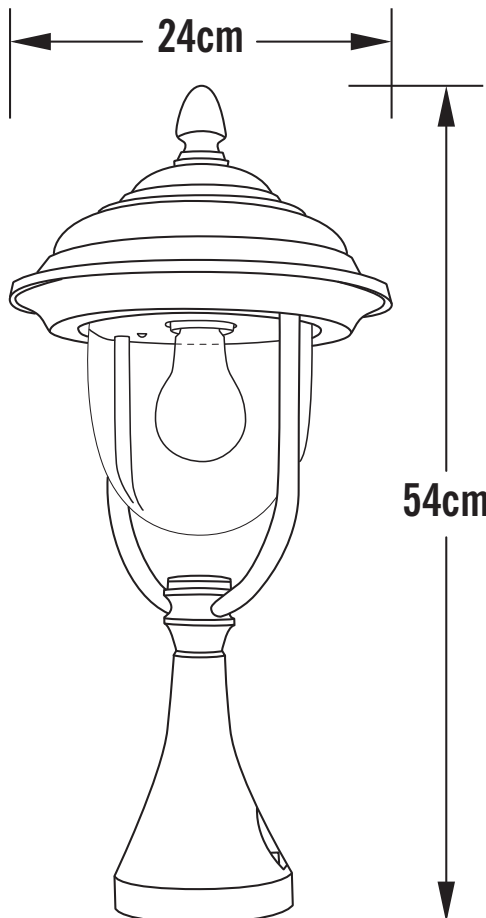

Konstsmide - Parma - 7224-750 - Black Outdoor Post Light

REFERENCE

- SKU: FCL-17357
- Supplier SKU: 7224-750
- Barcode: 7318307224757

CATEGORY

- Brand: Konstsmide
- Family: Parma
- Category: Outdoor Lighting / Post & Pedestal / Post

APPEARANCE

- Base: Black Paint

DIMENSION

- Height: 540mm
- Diameter: 240mm
- Weight: 1.35kg

LIGHT SOURCE

- Lamp included: No
- Lamp detail: 75W Max E27 ES (required)
- Dimmable
- Energy class: Not applicable
- Switch: No