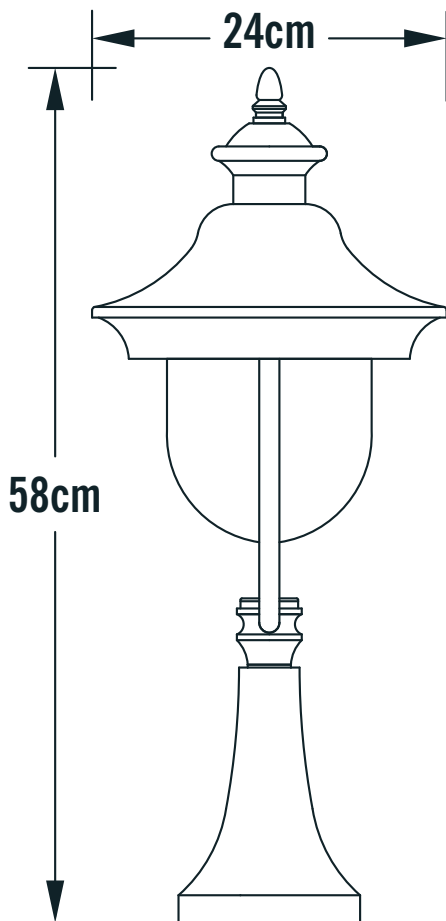

Konstsmide - Parma - 7241-000 - Black Outdoor Post Light

REFERENCE

- SKU: FCL-17358
- Supplier SKU: 7241-000
- Barcode: 7318307241006

CATEGORY

- Brand: Konstsmide
- Family: Parma
- Category: Outdoor Lighting / Post & Pedestal / Post

APPEARANCE

- Base: Black Paint

DIMENSION

- Height: 580mm
- Diameter: 240mm
- Weight: 1.4kg

LIGHT SOURCE

- Lamp included: No
- Lamp detail: 75W Max E27 ES (required)
- Dimmable
- Energy class: Not applicable
- Switch: No