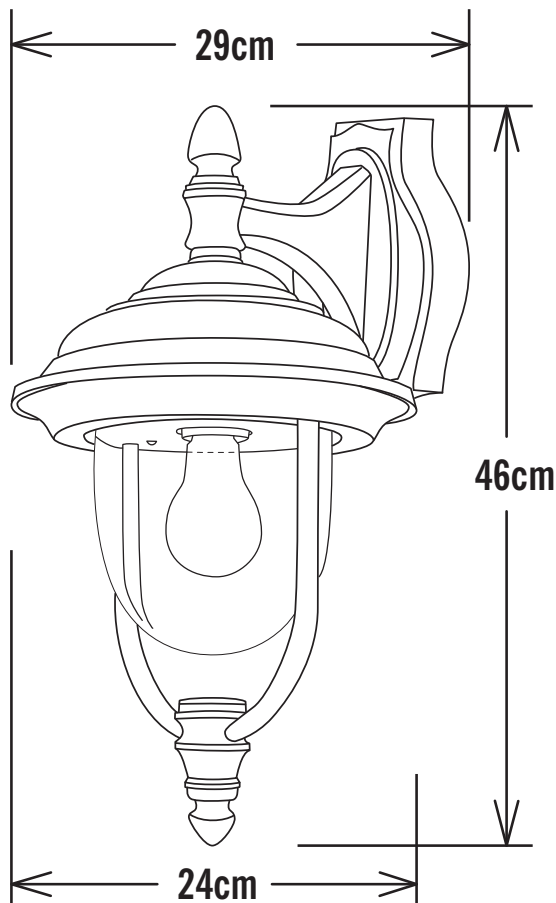

Konstsmide - Parma - 7222-750 - Black Outdoor Wall Light

REFERENCE

- SKU: FCL-17359
- Supplier SKU: 7222-750
- Barcode: 7318307222753

CATEGORY

- Brand: Konstsmide
- Family: Parma
- Category: Outdoor Lighting / Wall / Decorative

APPEARANCE

- Base: Black Paint

DIMENSION

- Height: 460mm
- Width: 240mm
- Depth: 290mm
- Weight: 1.45kg

LIGHT SOURCE

- Lamp included: No
- Lamp detail: 75W Max E27 ES (required)
- Dimmable
- Energy class: Not applicable
- Switch: No