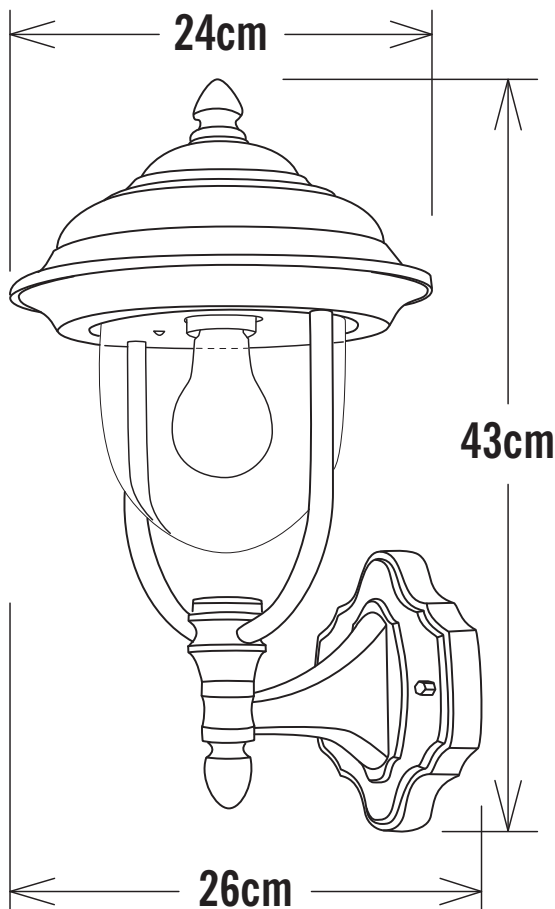

Konstsmide - Parma - 7223-750 - Black Outdoor Wall Light

REFERENCE

- SKU: FCL-17360
- Supplier SKU: 7223-750
- Barcode: 7318307223750

CATEGORY

- Brand: Konstsmide
- Family: Parma
- Category: Outdoor Lighting / Wall / Decorative

APPEARANCE

- Base: Black Paint

DIMENSION

- Height: 430mm
- Width: 240mm
- Depth: 260mm
- Weight: 1.4kg

LIGHT SOURCE

- Lamp included: No
- Lamp detail: 75W Max E27 ES (required)
- Dimmable
- Energy class: Not applicable
- Switch: No