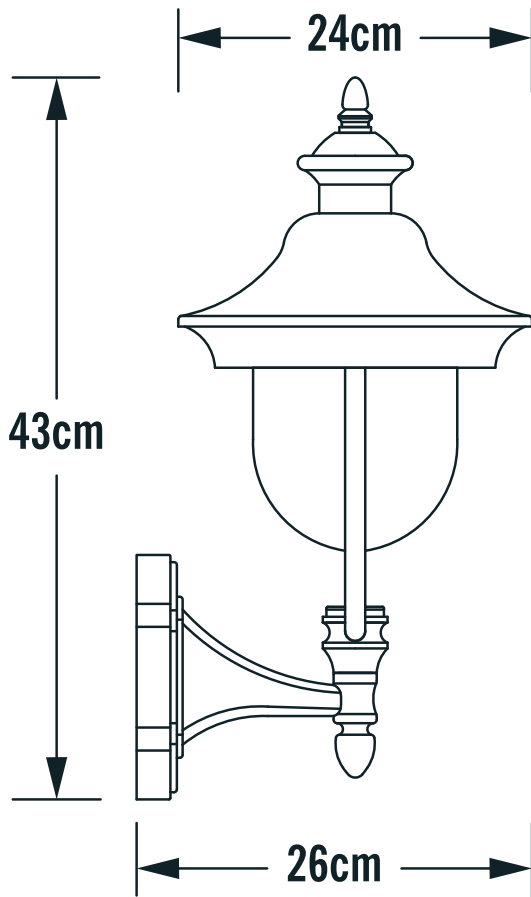

Konstsmide - Parma - 7239-000 - Black Outdoor Wall Light

REFERENCE

- SKU: FCL-17362
- Supplier SKU: 7239-000
- Barcode: 7318307239003

CATEGORY

- Brand: Konstsmide
- Family: Parma
- Category: Outdoor Lighting / Wall / Decorative

APPEARANCE

- Base: Black Paint

DIMENSION

- Height: 480mm
- Width: 240mm
- Depth: 260mm
- Weight: 1.45kg

LIGHT SOURCE

- Lamp included: No
- Lamp detail: 75W Max E27 ES (required)
- Dimmable
- Energy class: Not applicable
- Switch: No