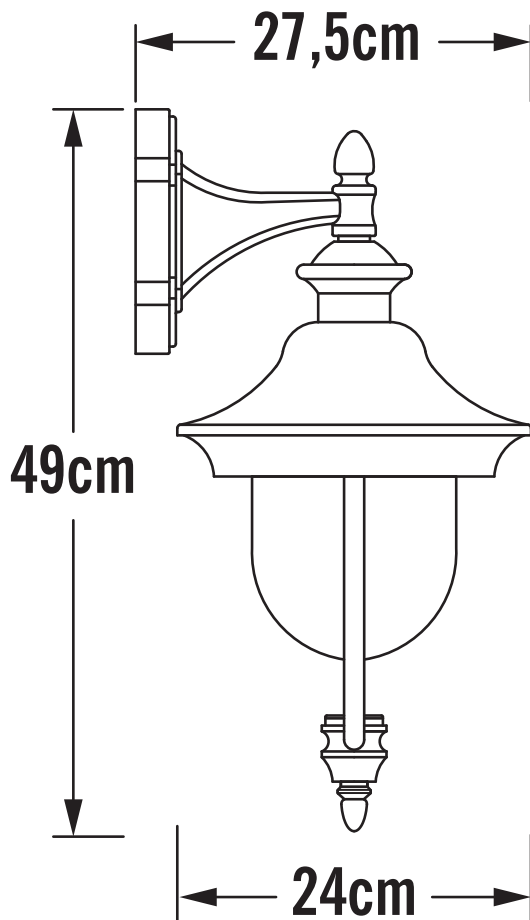

Konstsmide - Parma - 7240-000 - Black Outdoor Wall Light

REFERENCE

- SKU: FCL-17363
- Supplier SKU: 7240-000
- Barcode: 7318307240009

CATEGORY

- Brand: Konstsmide
- Family: Parma
- Category: Outdoor Lighting / Wall / Decorative

APPEARANCE

- Base: Black Paint

DIMENSION

- Height: 490mm
- Width: 240mm
- Depth: 275mm
- Weight: 1.5kg

LIGHT SOURCE

- Lamp included: No
- Lamp detail: 75W Max E27 ES (required)
- Dimmable
- Energy class: Not applicable
- Switch: No