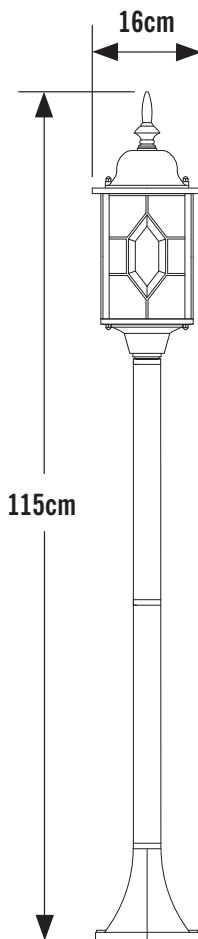

**Konstsmide - Milano - 7245-759 - Black Outdoor Post Light**

**REFERENCE**

- SKU: FCL-17364
- Supplier SKU: 7245-759
- Barcode: 7318302457594

**CATEGORY**

- Brand: Konstsmide
- Family: Milano
- Category: Outdoor Lighting / Post & Pedestal / Post

**APPEARANCE**

- Base: Black Paint

**DIMENSION**

- Height: 1150mm
- Width: 160mm
- Depth: 160mm
- Weight: 1.65kg

**LIGHT SOURCE**

- Lamp included: No
- Lamp detail: 75W Max E27 ES (required)
- Dimmable
- Energy class: Not applicable
- Switch: No