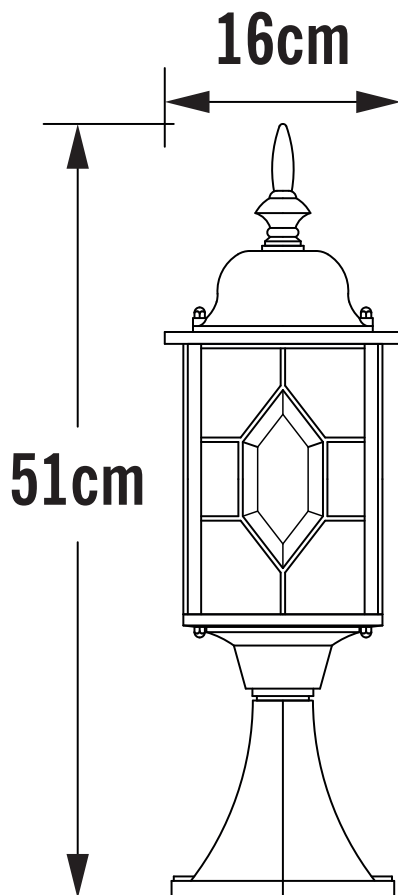

**Konstsmide - Milano - 7246-759 - Black Outdoor Post Light**

**REFERENCE**

- SKU: FCL-17365
- Supplier SKU: 7246-759
- Barcode: 7318302467593

**CATEGORY**

- Brand: Konstsmide
- Family: Milano
- Category: Outdoor Lighting / Post & Pedestal / Post

**APPEARANCE**

- Base: Black Paint

**DIMENSION**

- Height: 510mm
- Width: 160mm
- Depth: 160mm
- Weight: 1.1kg

**LIGHT SOURCE**

- Lamp included: No
- Lamp detail: 75W Max E27 ES (required)
- Dimmable
- Energy class: Not applicable
- Switch: No