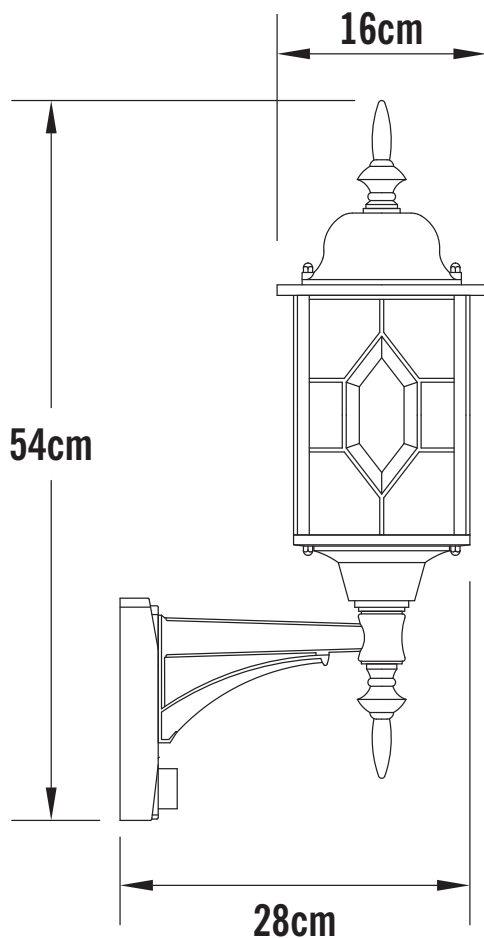

SPECIFICATION

- Ingress protection: IP43
- Sensor: PIR Motion Sensor
- Class: Class I - Single Insulated, Earthed
- Voltage: 230V