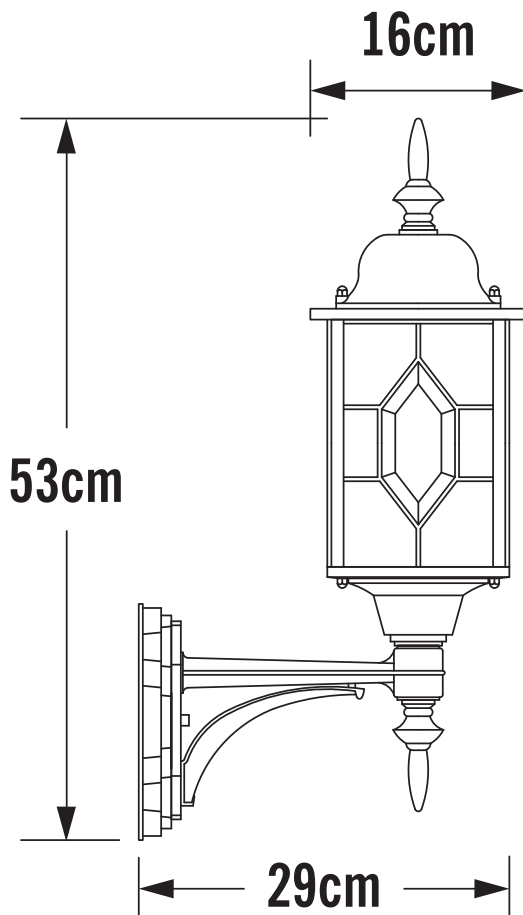

Konstsmide - Milano - 7247-759 - Black Outdoor Wall Light

REFERENCE

- SKU: FCL-17367
- Supplier SKU: 7247-759
- Barcode: 7318302477592

CATEGORY

- Brand: Konstsmide
- Family: Milano
- Category: Outdoor Lighting / Wall / Decorative

APPEARANCE

- Base: Black Paint

DIMENSION

- Height: 530mm
- Width: 160mm
- Depth: 290mm
- Weight: 1.35kg

LIGHT SOURCE

- Lamp included: No
- Lamp detail: 75W Max E27 ES (required)
- Dimmable
- Energy class: Not applicable
- Switch: No