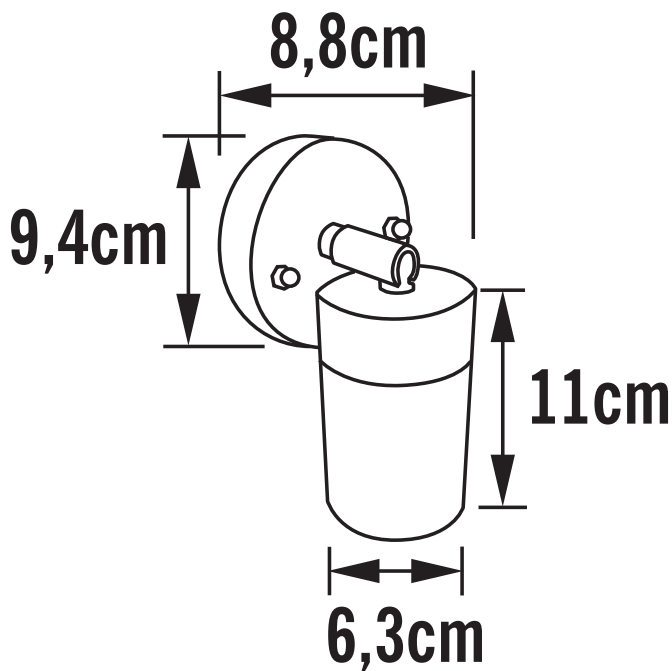

SPECIFICATION

- Ingress protection: IP44
- Class: Class I - Single Insulated, Earthed
- Voltage: 230V