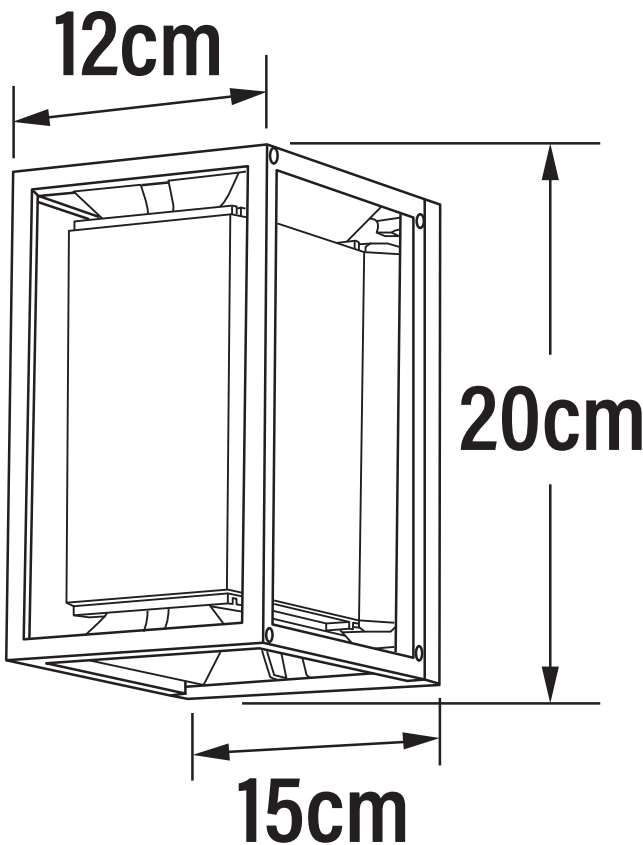

SPECIFICATION

- Ingress protection: IP44
- Class: Class I - Single Insulated, Earthed
- Voltage: 230V