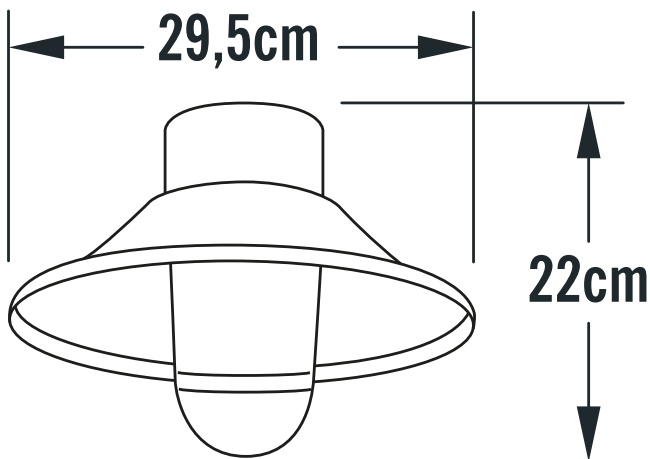

SPECIFICATION

- Ingress protection: IP44
- Class: Class I - Single Insulated, Earthed
- Voltage: 230V