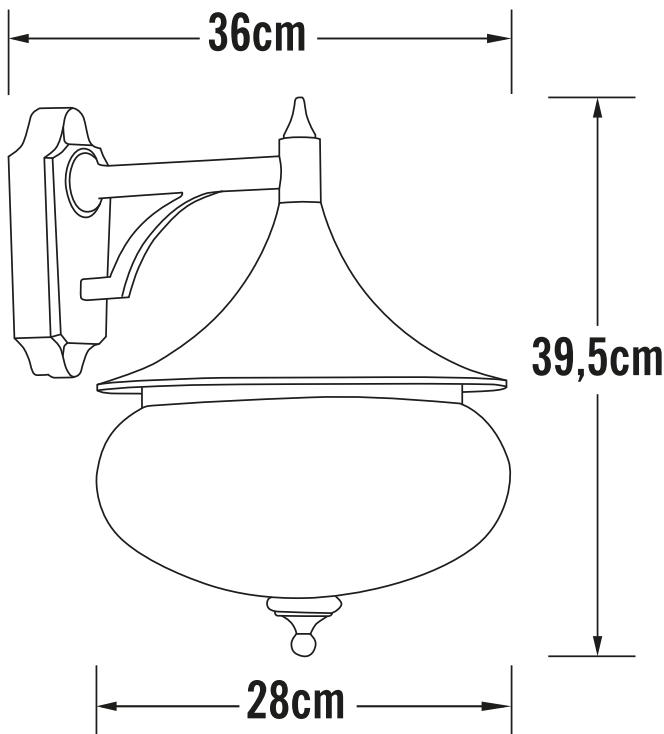

SPECIFICATION

- Ingress protection: IP23
- Class: Class I - Single Insulated, Earthed
- Voltage: 230V