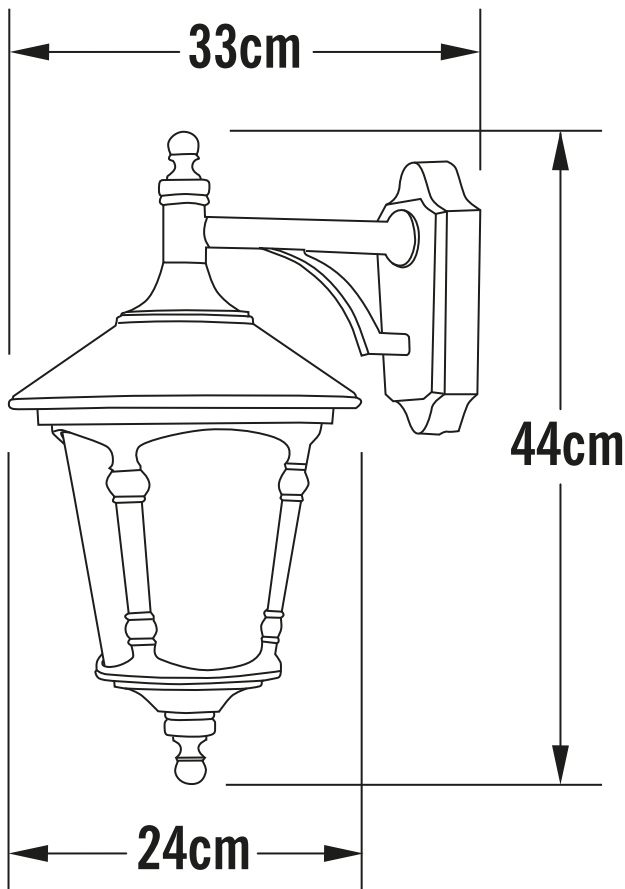

SPECIFICATION

- Ingress protection: IP23
- Class: Class I - Single Insulated, Earthed
- Voltage: 230V