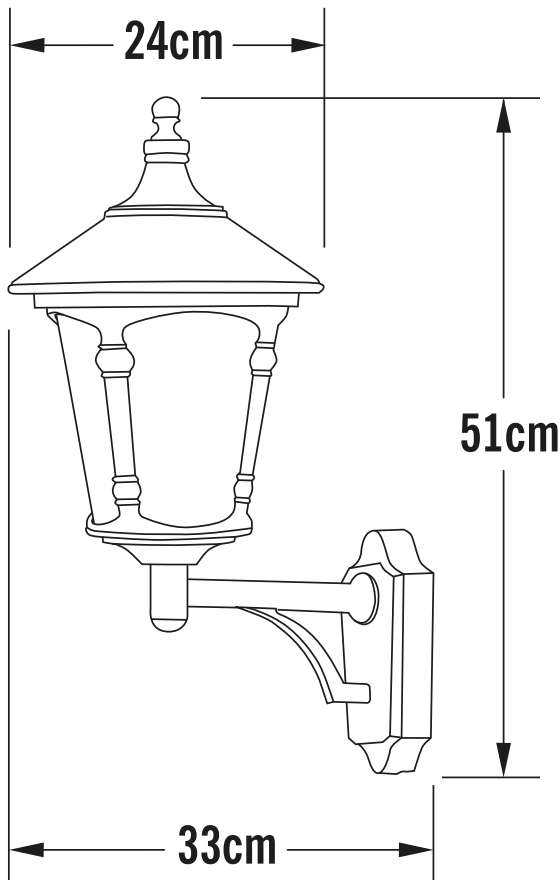

Konstsmide - Virgo - 571-750 - Black Outdoor Wall Light

REFERENCE

- SKU: FCL-17383
- Supplier SKU: 571-750
- Barcode: 7318305717503

CATEGORY

- Brand: Konstsmide
- Family: Virgo
- Category: Outdoor Lighting / Wall / Decorative

APPEARANCE

- Base: Black Paint

DIMENSION

- Height: 510mm
- Width: 240mm
- Depth: 330mm
- Weight: 2.4kg

LIGHT SOURCE

- Lamp included: No
- Lamp detail: 100W Max E27 ES (required)
- Dimmable
- Energy class: Not applicable
- Switch: No