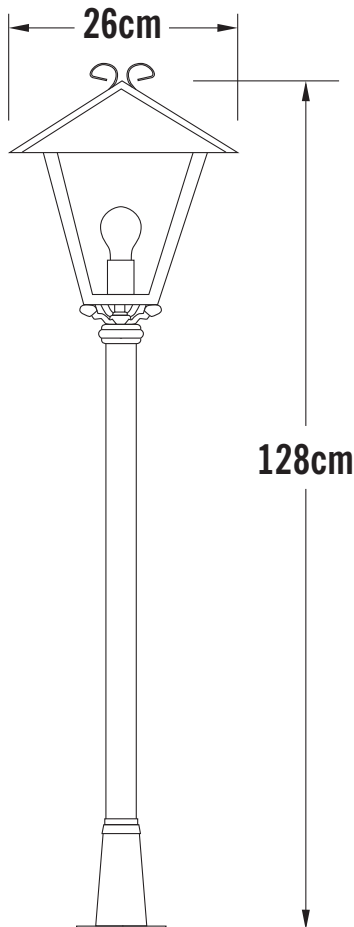

Konstsmide - Benu - 436-750 - Black Outdoor Post Light

REFERENCE

- SKU: FCL-17384
- Supplier SKU: 436-750
- Barcode: 7318304367501

CATEGORY

- Brand: Konstsmide
- Family: Benu
- Category: Outdoor Lighting / Post & Pedestal / Post

APPEARANCE

- Base: Black Paint

DIMENSION

- Height: 1280mm
- Width: 260mm
- Depth: 260mm
- Weight: 3.3kg

LIGHT SOURCE

- Lamp included: No
- Lamp detail: 100W Max E27 ES (required)
- Dimmable
- Energy class: Not applicable
- Switch: No