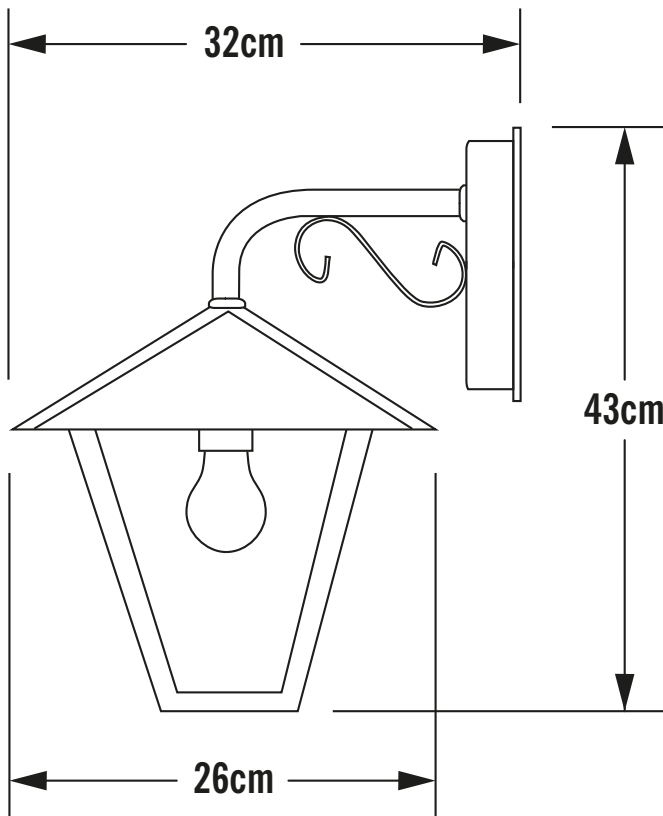

SPECIFICATION

- Ingress protection: IP23
- Class: Class I - Single Insulated, Earthed
- Voltage: 230V