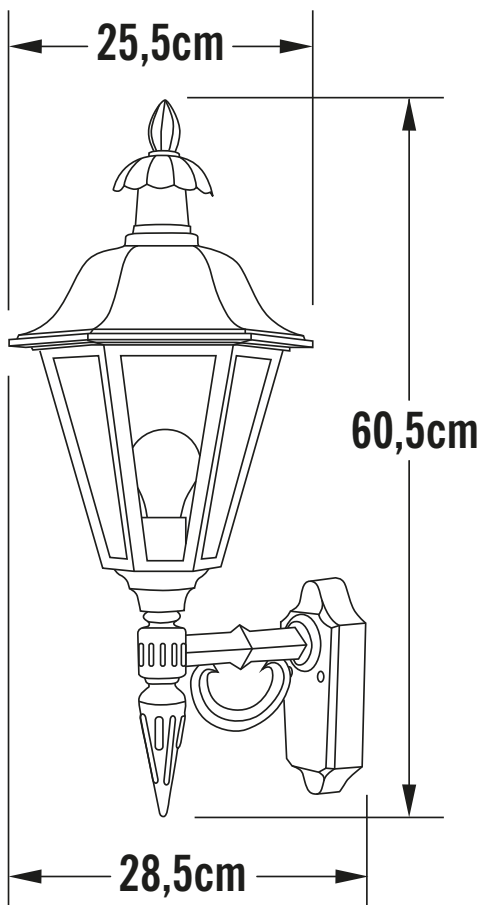

SPECIFICATION

- Ingress protection: IP23
- Class: Class I - Single Insulated, Earthed
- Voltage: 230V