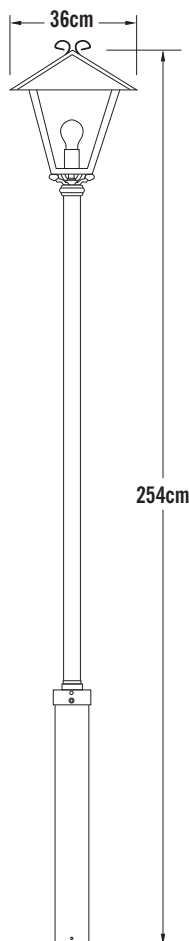

Konstsmide - Benu - 437-750 - Black Outdoor Lamp Post

REFERENCE

- SKU: FCL-17388
- Supplier SKU: 437-750
- Barcode: 7318304377500

CATEGORY

- Brand: Konstsmide
- Family: Benu
- Category: Outdoor Lighting / Post & Pedestal / Lamp

APPEARANCE

- Base: Black Paint

DIMENSION

- Height: 2540mm
- Width: 360mm
- Depth: 360mm
- Weight: 7.8kg

LIGHT SOURCE

- Lamp included: No
- Lamp detail: 100W Max E27 ES (required)
- Dimmable
- Energy class: Not applicable
- Switch: No