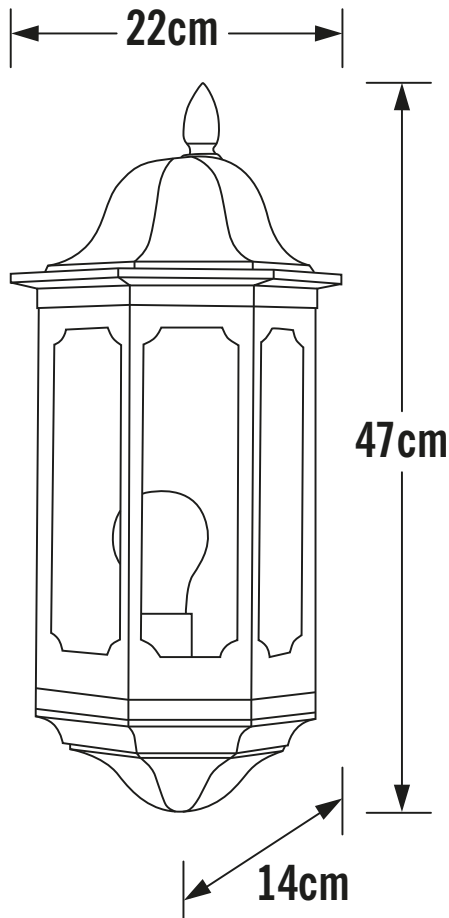

**Konstsmide - Pallas - 566-750 - Black Outdoor Half Lantern Wall Light**

**REFERENCE**

- SKU: FCL-17389
- Supplier SKU: 566-750
- Barcode: 7318305667501

**CATEGORY**

- Brand: Konstsmide
- Family: Pallas
- Category: Outdoor Lighting / Wall / Half Lantern

**APPEARANCE**

- Base: Black Paint

**DIMENSION**

- Height: 470mm
- Width: 220mm
- Depth: 140mm
- Weight: 2.6kg

**LIGHT SOURCE**

- Lamp included: No
- Lamp detail: 100W Max E27 ES (required)
- Dimmable
- Energy class: Not applicable
- Switch: No