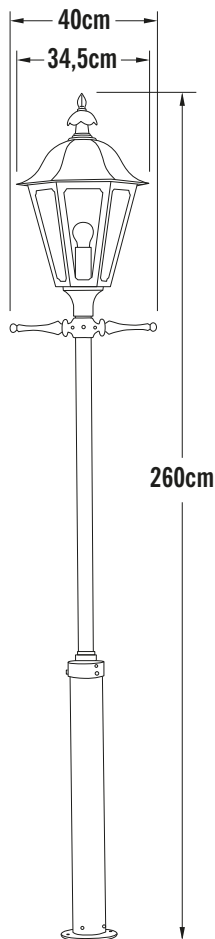

Konstsmide - Pallas - 550-750 - Black Outdoor Lamp Post

REFERENCE

- SKU: FCL-17392
- Supplier SKU: 550-750
- Barcode: 7318305507500

CATEGORY

- Brand: Konstsmide
- Family: Pallas
- Category: Outdoor Lighting / Post & Pedestal / Lamp

APPEARANCE

- Base: Black Paint

DIMENSION

- Height: 2600mm
- Width: 400mm
- Depth: 345mm
- Weight: 7.2kg

LIGHT SOURCE

- Lamp included: No
- Lamp detail: 100W Max E27 ES (required)
- Dimmable
- Energy class: Not applicable
- Switch: No