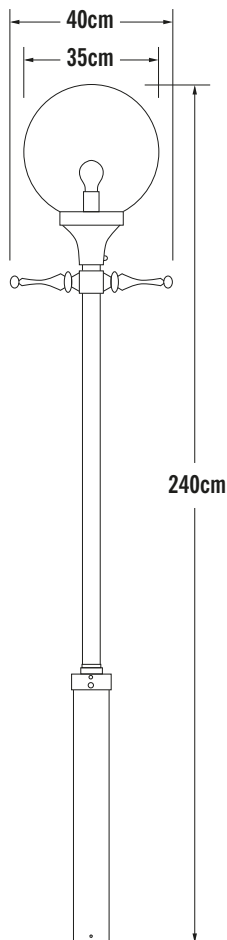

Konstsmide - Orion - 468-750 - Black Outdoor Lamp Post

REFERENCE

- SKU: FCL-17395
- Supplier SKU: 468-750
- Barcode: 7318304687500

CATEGORY

- Brand: Konstsmide
- Family: Orion
- Category: Outdoor Lighting / Post & Pedestal / Lamp

APPEARANCE

- Base: Black Paint

DIMENSION

- Height: 2400mm
- Width: 400mm
- Depth: 350mm
- Weight: 6.45kg

LIGHT SOURCE

- Lamp included: No
- Lamp detail: 100W Max E27 ES (required)
- Dimmable
- Energy class: Not applicable
- Switch: No