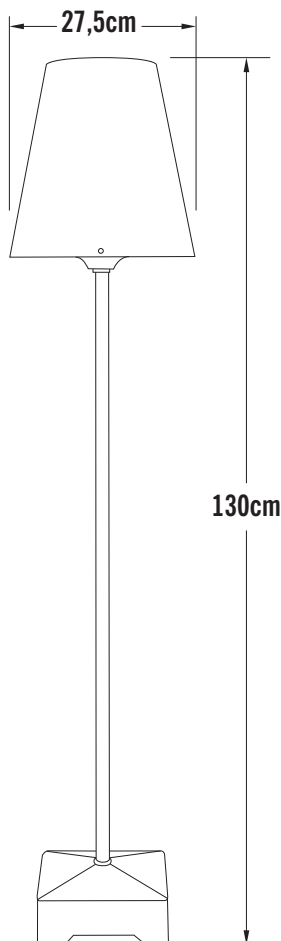

**Konstsmide - Lucca - 456-750EE - Black IP44 Outdoor Portable Lamp**

**REFERENCE**

- SKU: FCL-17405
- Supplier SKU: 456-750EE
- Barcode: 7318304567505

**CATEGORY**

- Brand: Konstsmide
- Family: Lucca
- Category: Outdoor Lighting / Portable / Floor

**APPEARANCE**

- Base: Black Paint

**DIMENSION**

- Height: 1300mm
- Width: 275mm
- Depth: 275mm
- Weight: 7.2kg

**LIGHT SOURCE**

- Lamp included: No
- Lamp detail: 60W Max E27 ES (required)
- Dimmable
- Energy class: Not applicable
- Switch: No