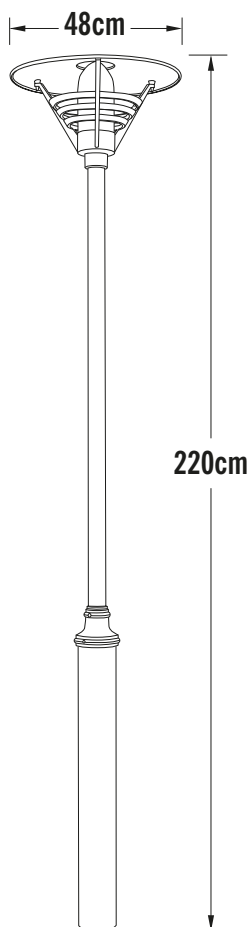

Konstsmide - Gemini - 517-750 - Black IP44 Outdoor Lamp Post

**REFERENCE**

- SKU: FCL-17408
- Supplier SKU: 517-750
- Barcode: 7318305177505

CATEGORY

- Brand: Konstsmide
- Family: Gemini
- Category: Outdoor Lighting / Post & Pedestal / Lamp

APPEARANCE

- Base: Black Paint

DIMENSION

- Height: 2200mm
- Diameter: 480mm
- Weight: 8.45kg

LIGHT SOURCE

- Lamp included: No
- Lamp detail: 60W Max E27 ES (required)
- Dimmable
- Energy class: Not applicable
- Switch: No