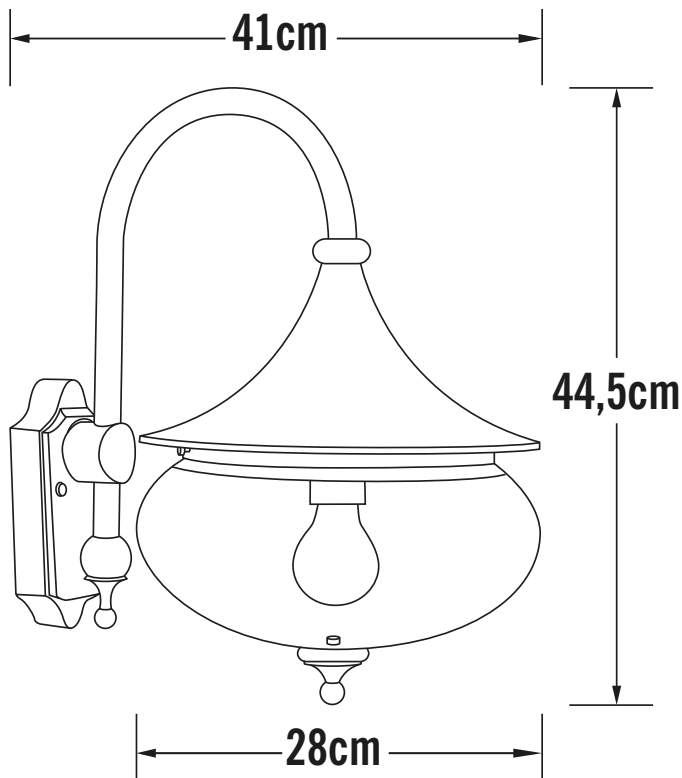

SPECIFICATION

- Ingress protection: IP23
- Class: Class I - Single Insulated, Earthed
- Voltage: 230V