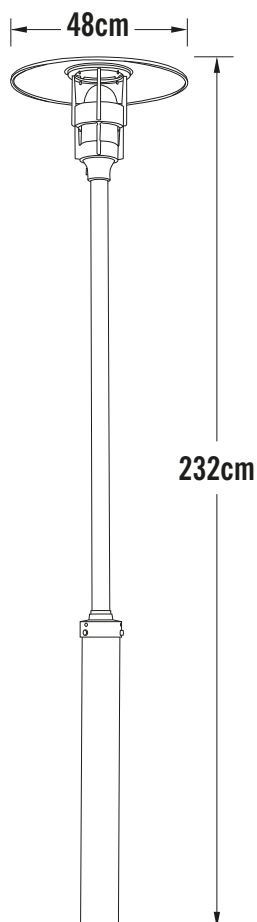

Konstsmide - Freja - 524-750 - Black IP44 Outdoor Lamp Post**REFERENCE**

- SKU: FCL-17411
- Supplier SKU: 524-750
- Barcode: 7318305247505

CATEGORY

- Brand: Konstsmide
- Family: Freja
- Category: Outdoor Lighting / Post & Pedestal / Lamp

APPEARANCE

- Base: Black Paint

DIMENSION

- Height: 2320mm
- Diameter: 480mm
- Weight: 8.85kg

LIGHT SOURCE

- Lamp included: No
- Lamp detail: 60W Max E27 ES (required)
- Dimmable
- Energy class: Not applicable
- Switch: No