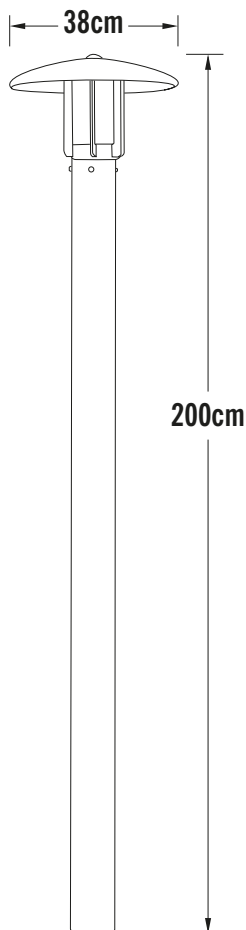

Konstsmide - Heimdal - 402-752 - Black IP44 Outdoor Lamp Post

REFERENCE

- SKU: FCL-17412
- Supplier SKU: 402-752
- Barcode: 7318304027528

CATEGORY

- Brand: Konstsmide
- Family: Heimdal
- Category: Outdoor Lighting / Post & Pedestal / Lamp

APPEARANCE

- Base: Black Paint

DIMENSION

- Height: 2000mm
- Diameter: 380mm
- Weight: 7.15kg

LIGHT SOURCE

- Lamp included: No
- Lamp detail: 60W Max E27 ES (required)
- Dimmable
- Energy class: Not applicable
- Switch: No

SPECIFICATION

- Ingress protection: IP44
- Class: Class I - Single Insulated, Earthed
- Voltage: 230V

CONTACT