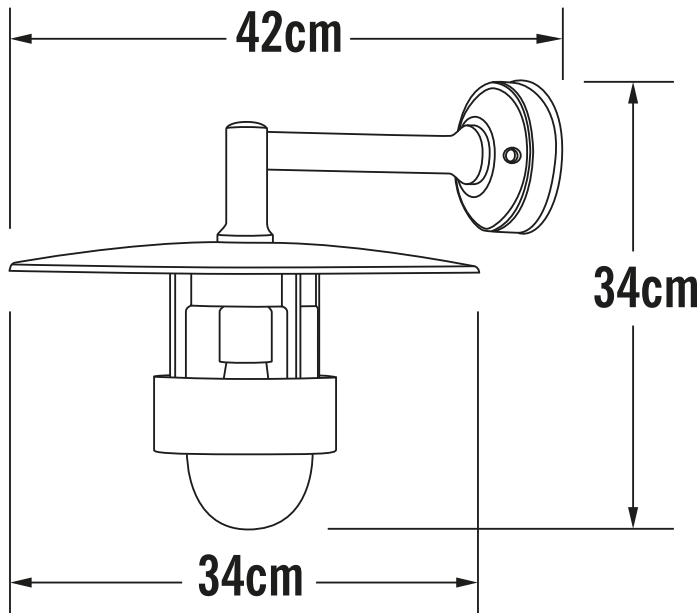

Konstsmide - Freja - 504-750 - Black Outdoor Wall Light

REFERENCE

- SKU: FCL-17418
- Supplier SKU: 504-750
- Barcode: 7318305047501

CATEGORY

- Brand: Konstsmide
- Family: Freja
- Category: Outdoor Lighting / Wall / Decorative

APPEARANCE

- Base: Black Paint

DIMENSION

- Height: 340mm
- Width: 340mm
- Depth: 420mm
- Weight: 2.95kg

LIGHT SOURCE

- Lamp included: No
- Lamp detail: 60W Max E27 ES (required)
- Dimmable
- Energy class: Not applicable
- Switch: No

SPECIFICATION

- Ingress protection: IP23
- Class: Class I - Single Insulated, Earthed
- Voltage: 230V

CONTACT