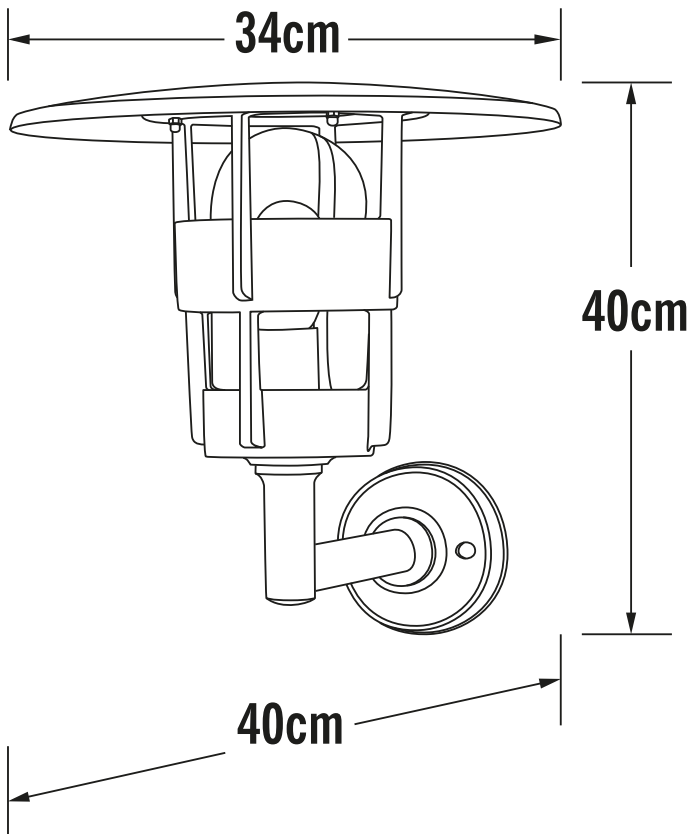

Konstsmide - Freja - 522-750 - Black Outdoor Wall Light

REFERENCE

- SKU: FCL-17419
- Supplier SKU: 522-750
- Barcode: 7318305227507

CATEGORY

- Brand: Konstsmide
- Family: Freja
- Category: Outdoor Lighting / Wall / Decorative

APPEARANCE

- Base: Black Paint

DIMENSION

- Height: 400mm
- Width: 340mm
- Depth: 400mm
- Weight: 3.15kg

LIGHT SOURCE

- Lamp included: No
- Lamp detail: 60W Max E27 ES (required)
- Dimmable
- Energy class: Not applicable
- Switch: No

SPECIFICATION

- Ingress protection: IP23
- Class: Class I - Single Insulated, Earthed
- Voltage: 230V

CONTACT