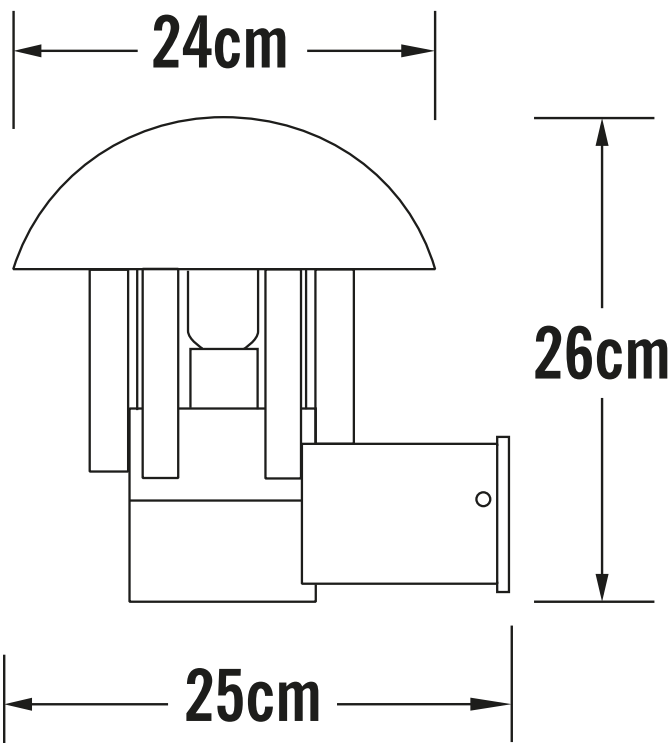

SPECIFICATION

- Ingress protection: IP44
- Class: Class I - Single Insulated, Earthed
- Voltage: 230V