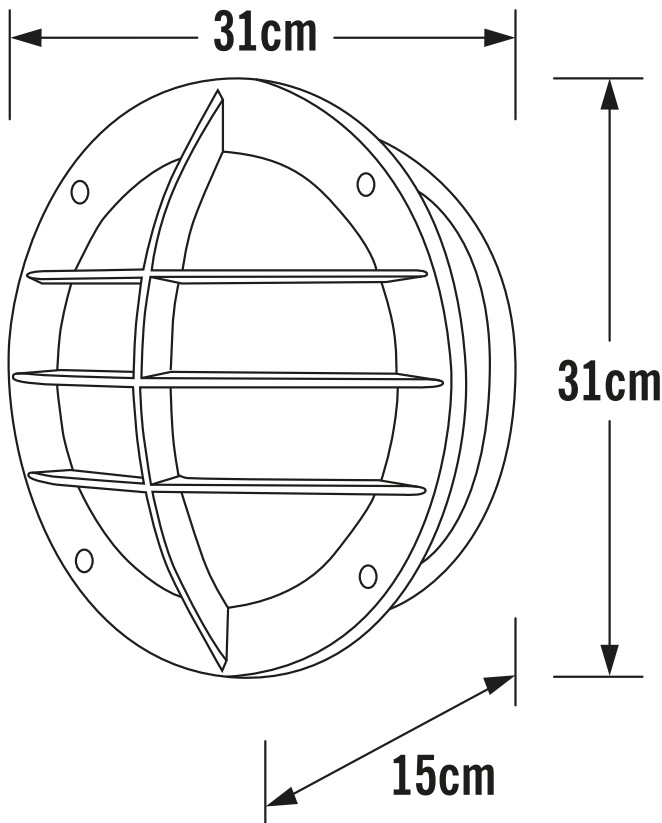

SPECIFICATION

- Ingress protection: IP23
- Class: Class I - Single Insulated, Earthed
- Voltage: 230V