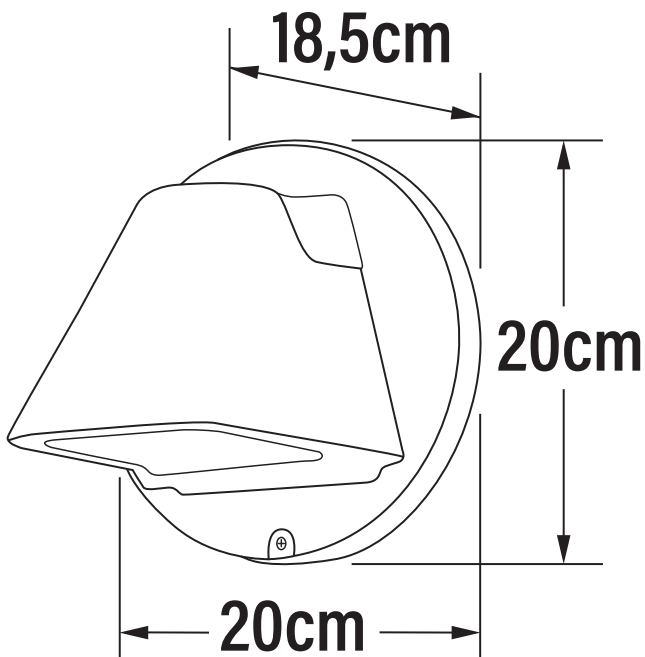

SPECIFICATION

- Ingress protection: IP44
- Class: Class I - Single Insulated, Earthed
- Voltage: 230V