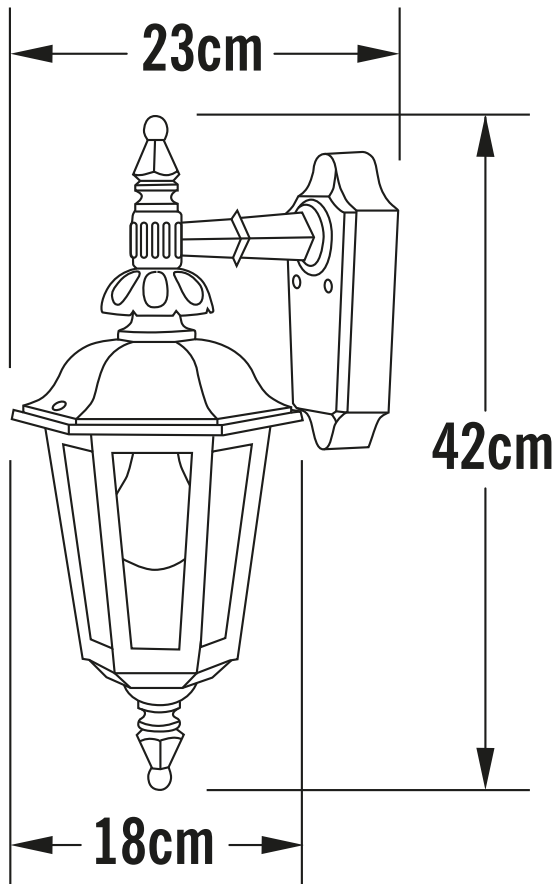

**Konstsmide - Pallas - 519-750 - Black Outdoor Wall Light**

**REFERENCE**

- SKU: FCL-17427
- Supplier SKU: 519-750
- Barcode: 7318305197503

**CATEGORY**

- Brand: Konstsmide
- Family: Pallas
- Category: Outdoor Lighting / Wall / Decorative

**APPEARANCE**

- Base: Black Paint

**DIMENSION**

- Height: 420mm
- Width: 180mm
- Depth: 230mm
- Weight: 1.55kg

**LIGHT SOURCE**

- Lamp included: No
- Lamp detail: 60W Max E27 ES (required)
- Dimmable
- Energy class: Not applicable
- Switch: No