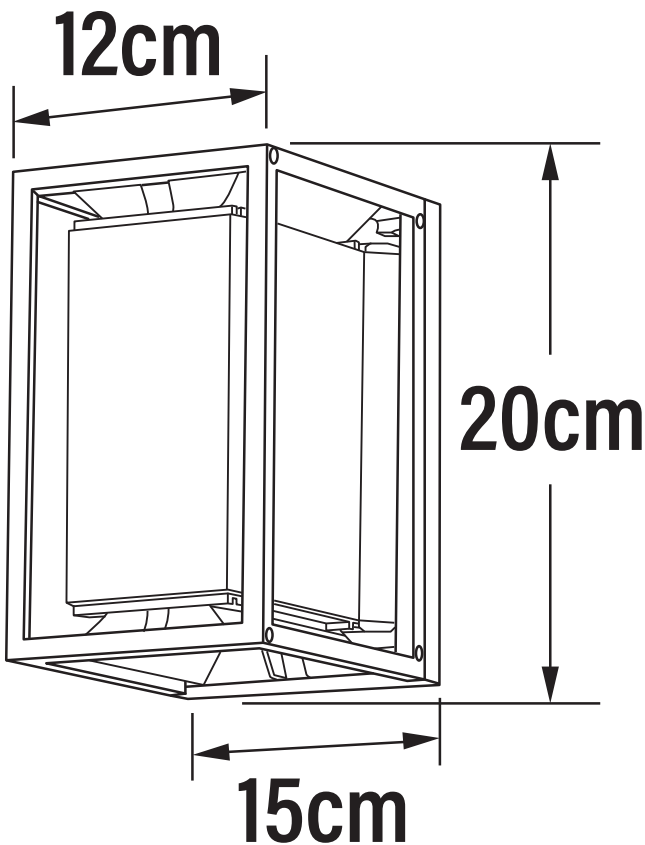

SPECIFICATION

- Ingress protection: IP44
- Class: Class I - Single Insulated, Earthed
- Voltage: 230V