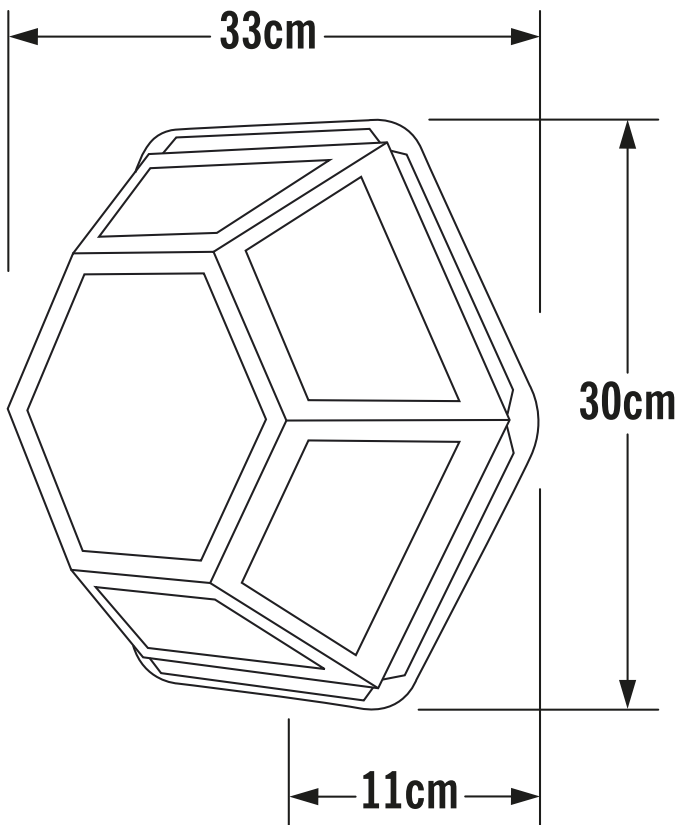

SPECIFICATION

- Ingress protection: IP23
- Class: Class I - Single Insulated, Earthed
- Voltage: 230V