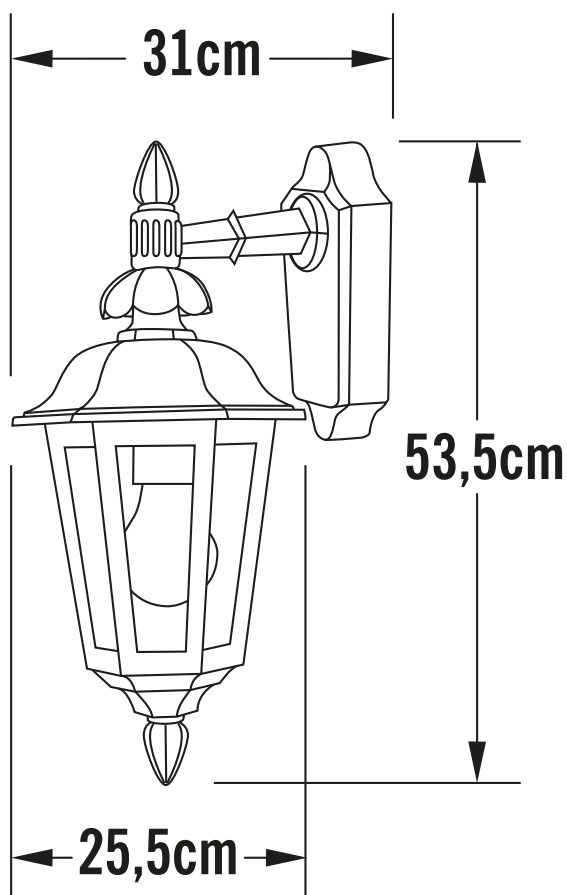

Konstsmide - Pallas - 483-750 - Black Outdoor Wall Light**REFERENCE**

- SKU: FCL-17430
- Supplier SKU: 483-750
- Barcode: 7318304837509

CATEGORY

- Brand: Konstsmide
- Family: Pallas
- Category: Outdoor Lighting / Wall / Decorative

APPEARANCE

- Base: Black Paint

DIMENSION

- Height: 535mm
- Width: 255mm
- Depth: 310mm
- Weight: 2.5kg

LIGHT SOURCE

- Lamp included: No
- Lamp detail: 60W Max E27 ES (required)
- Dimmable
- Energy class: Not applicable
- Switch: No