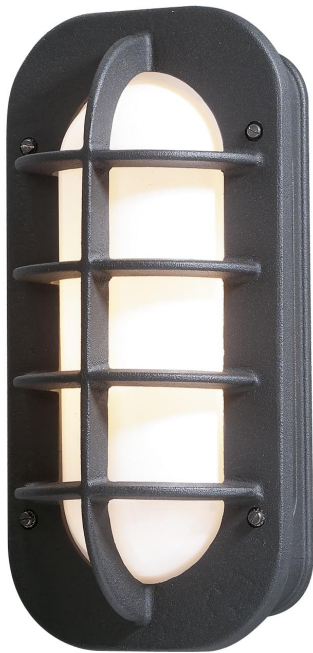

Konstsmide - Loke - 513-752 - Black Outdoor Bulkhead Light

REFERENCE

- SKU: FCL-17431
- Supplier SKU: 513-752
- Barcode: 7318305137523

CATEGORY

- Brand: Konstsmide
- Family: Loke
- Category: Outdoor Lighting / Wall / Bulkhead

APPEARANCE

- Base: Black Paint

DIMENSION

- Height: 360mm
- Width: 190mm
- Depth: 100mm
- Weight: 2.3kg

LIGHT SOURCE

- Lamp included: No
- Lamp detail: 60W Max E27 ES (required)
- Dimmable
- Energy class: Not applicable
- Switch: No

SPECIFICATION

- Ingress protection: IP23
- Class: Class I - Single Insulated, Earthed
- Voltage: 230V

CONTACT