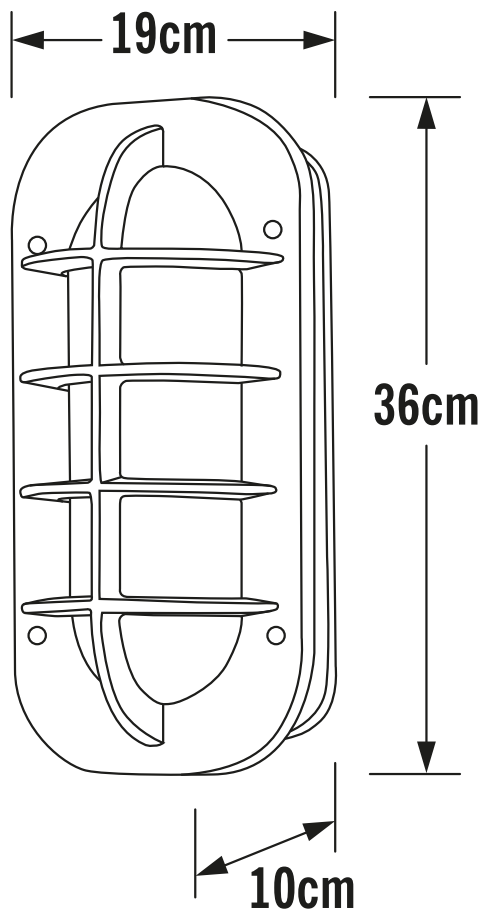

Konstsmide - Loke - 513-752 - Black Outdoor Bulkhead Light

REFERENCE

- SKU: FCL-17431
- Supplier SKU: 513-752
- Barcode: 7318305137523

CATEGORY

- Brand: Konstsmide
- Family: Loke
- Category: Outdoor Lighting / Wall / Bulkhead

APPEARANCE

- Base: Black Paint

DIMENSION

- Height: 360mm
- Width: 190mm
- Depth: 100mm
- Weight: 2.3kg

LIGHT SOURCE

- Lamp included: No
- Lamp detail: 60W Max E27 ES (required)
- Dimmable
- Energy class: Not applicable
- Switch: No