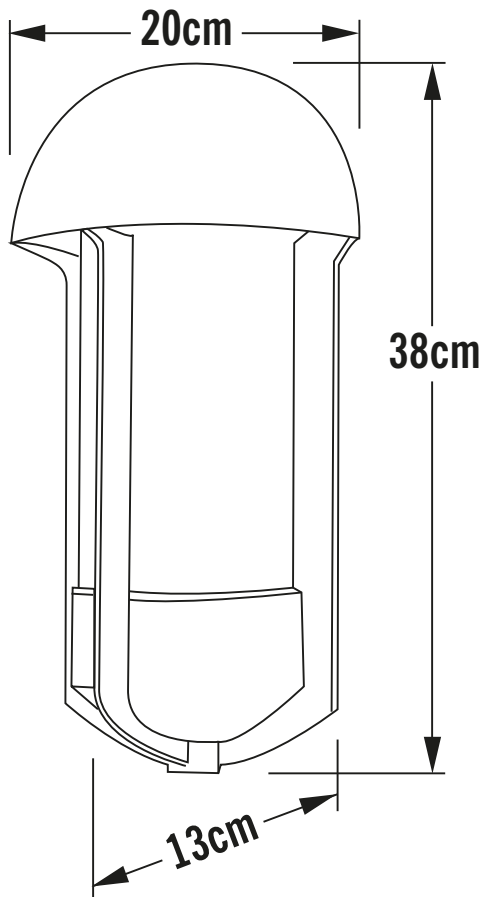

Konstsmide - Tyr - 510-752 - Black Outdoor Half Lantern Wall Light

REFERENCE

- SKU: FCL-17432
- Supplier SKU: 510-752
- Barcode: 7318305107526

CATEGORY

- Brand: Konstsmide
- Family: Tyr
- Category: Outdoor Lighting / Wall / Half Lantern

APPEARANCE

- Base: Black Paint

DIMENSION

- Height: 380mm
- Width: 200mm
- Depth: 130mm
- Weight: 1.95kg

LIGHT SOURCE

- Lamp included: No
- Lamp detail: 60W Max E27 ES (required)
- Dimmable
- Energy class: Not applicable
- Switch: No