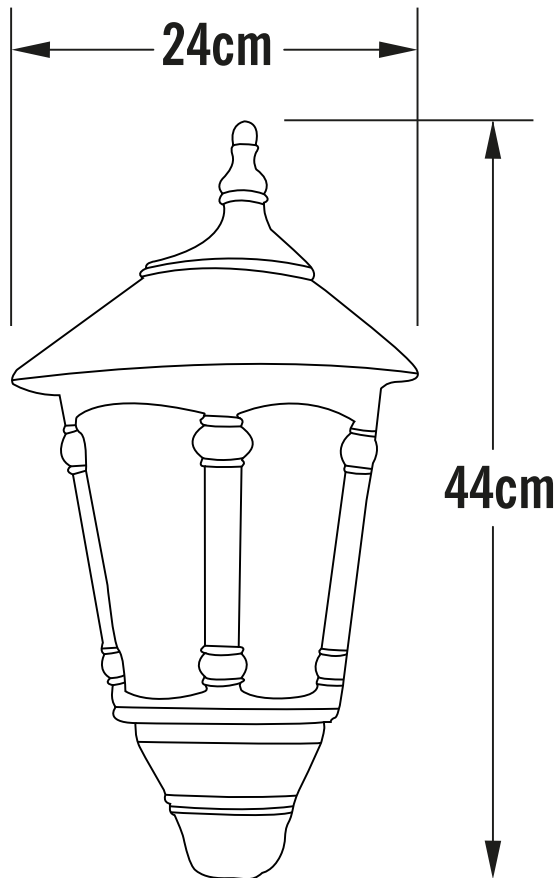

SPECIFICATION

- Ingress protection: IP23
- Class: Class I - Single Insulated, Earthed
- Voltage: 230V