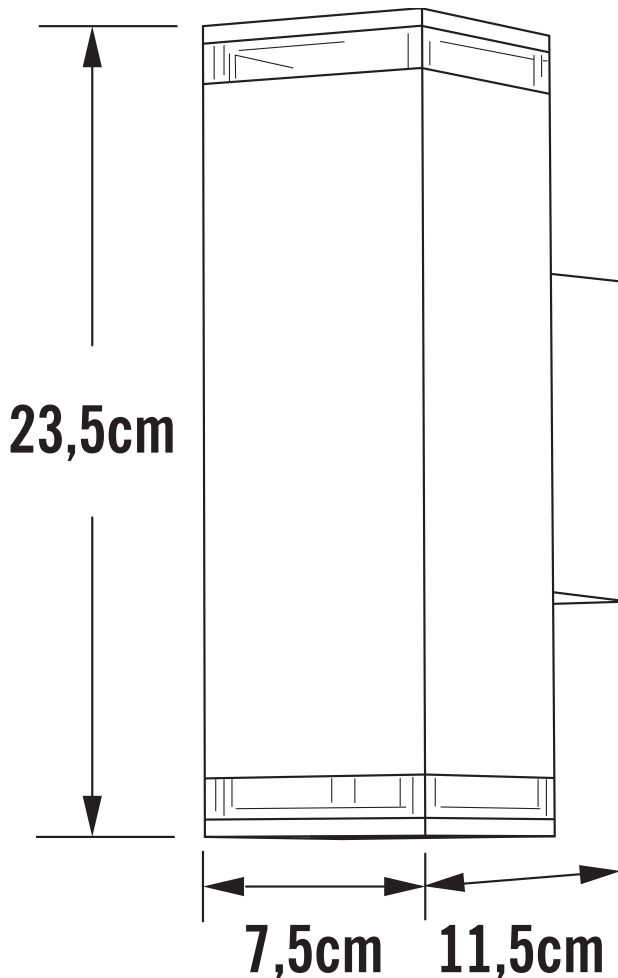

SPECIFICATION

- Ingress protection: IP44
- Class: Class I - Single Insulated, Earthed
- Voltage: 230V